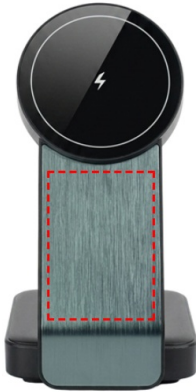

# [ITWC 1278] POWERBASE @memorii 3 in 1 Wireless Fast Charging Station with Ambient Light

---

FRONT CENTER

- Laser Engraving
- Digital (UV) Print

**Area Width:** 33 mm  
**Area Height:** 45 mm

FRONT BOTTOM

- Laser Engraving
- Digital (UV) Print

**Area Width:** 33 mm  
**Area Height:** 13 mm

TOP OF THE BOX

- Silk Screen Printing

**Area Width:** 85 mm  
**Area Height:** 155 mm